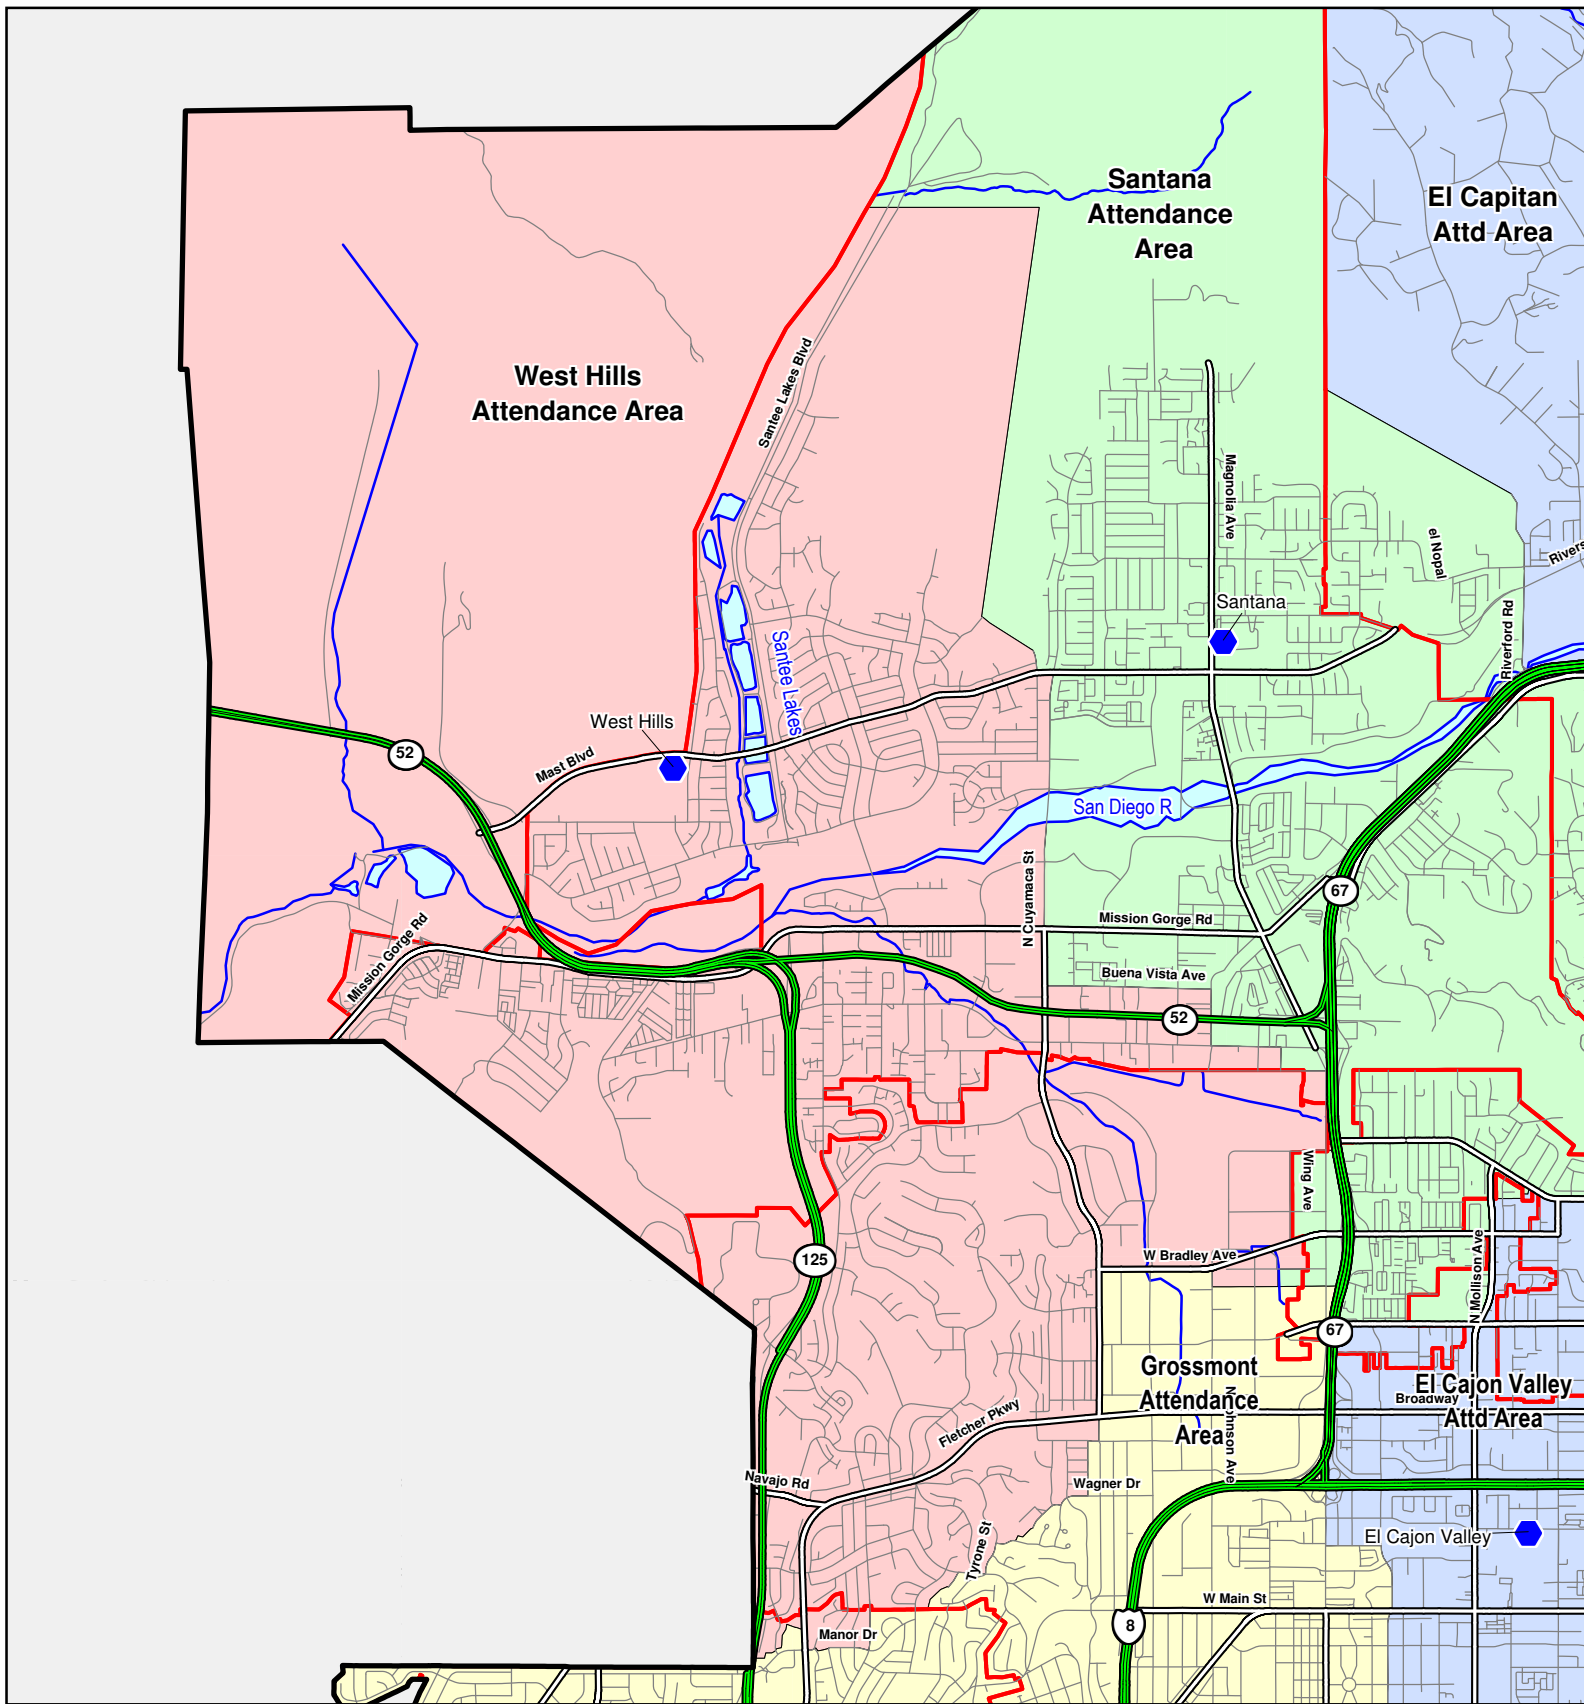

# West Hills High School Attendance Area

0.6 0 0.6 1.2 1.8

-  GUHSD Comp. H.S.
-  Freeway
-  Highway
-  Major Road
-  Municipal Boundaries
-  Township Lines
-  Indian Reservation

Miles  
Scale: 1:54,000  
December 30, 2011