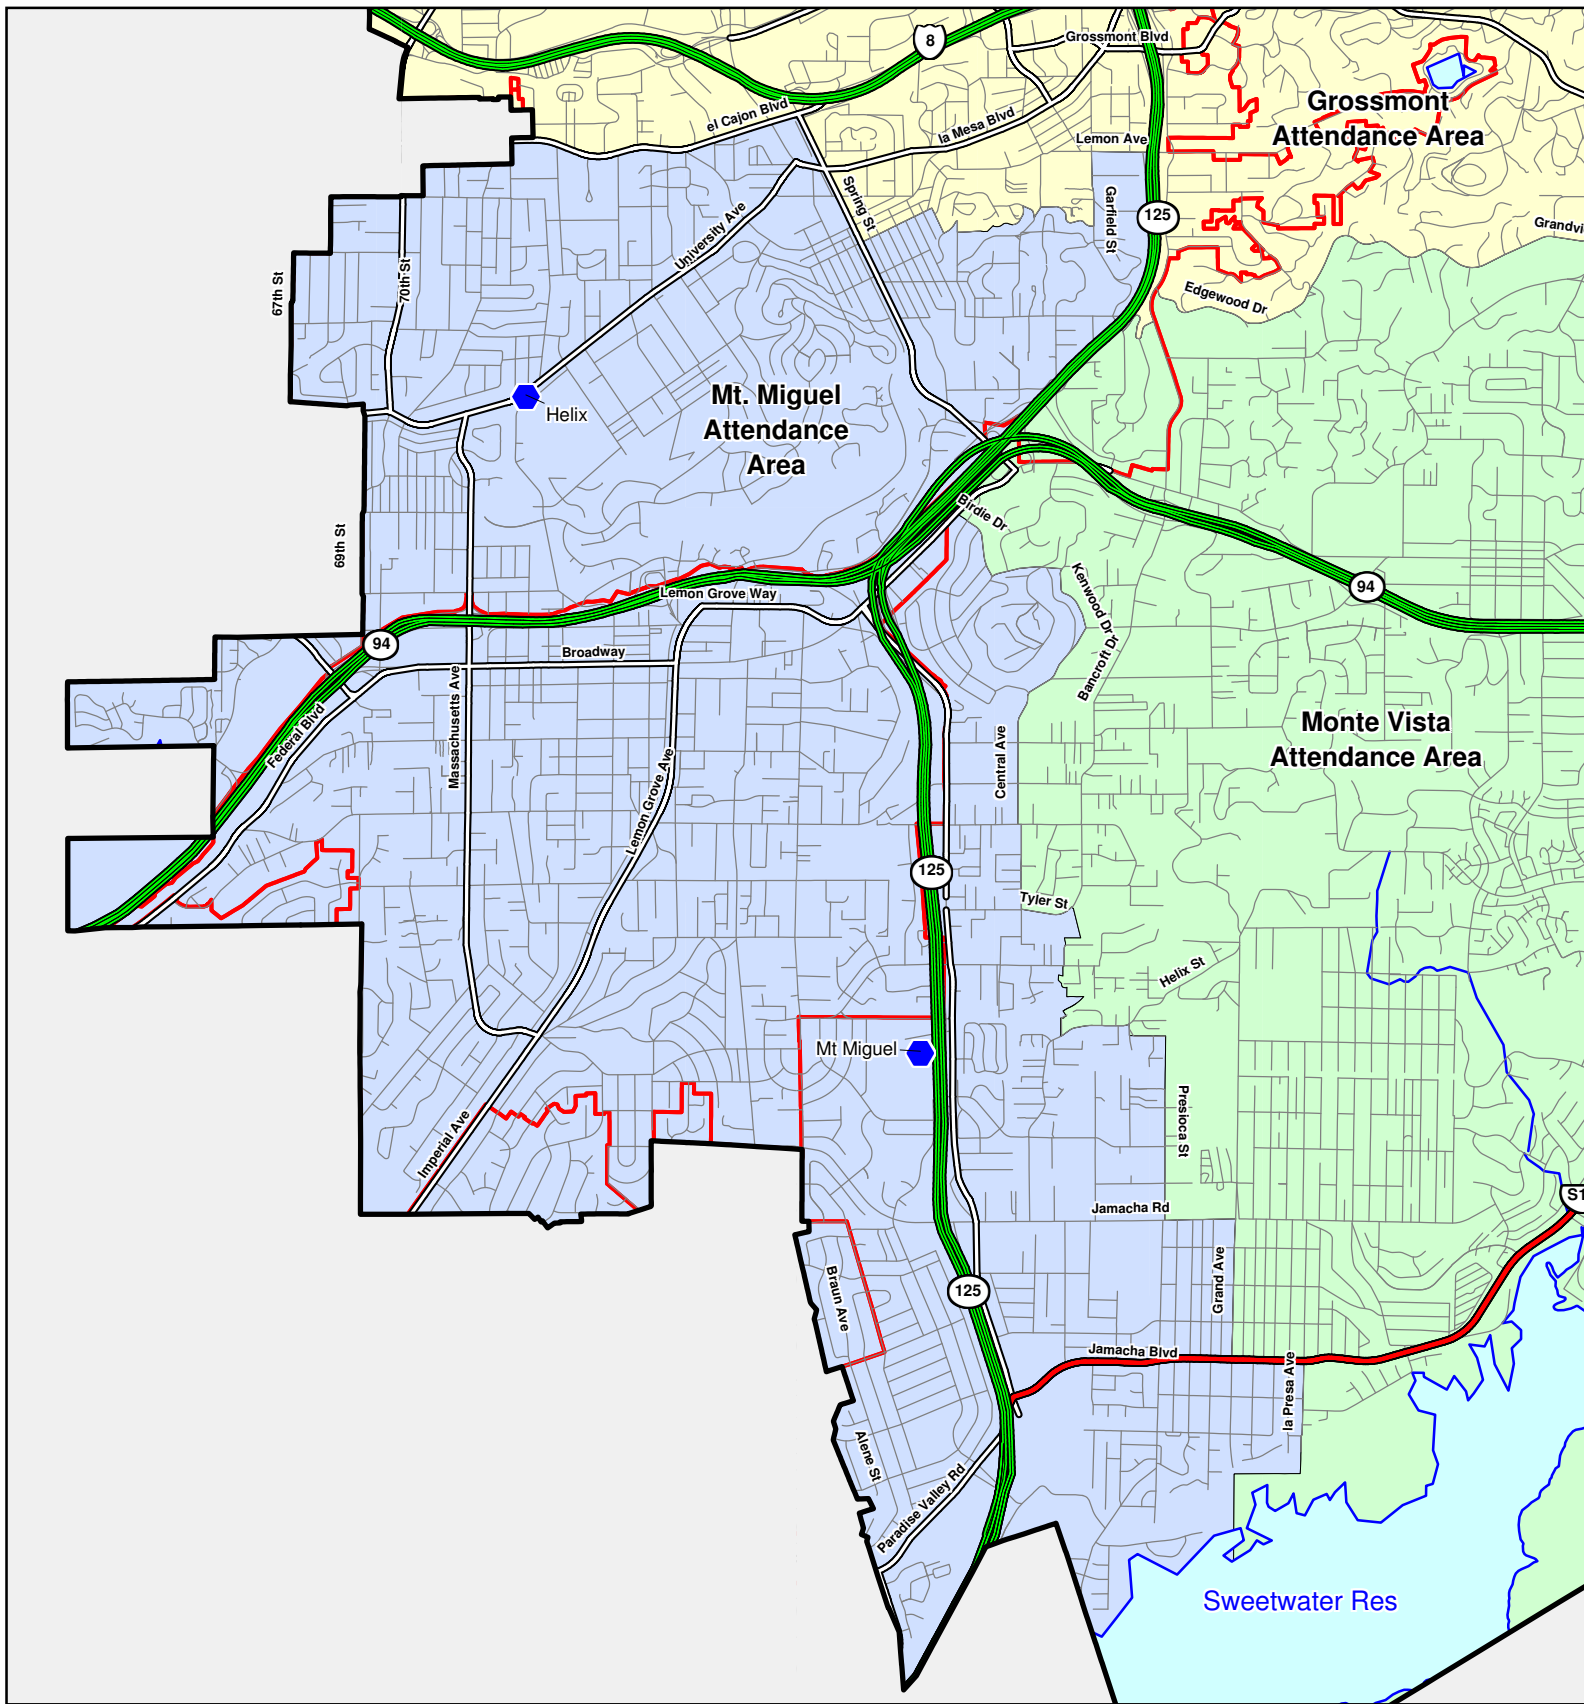

Mt. Miguel High School Attendance Area

-  GUHSD Comp. H.S.
-  Freeway
-  Highway
-  Major Road
-  Municipal Boundaries
-  Township Lines
-  Indian Reservation

0.5 0 0.5 1 1.5

Miles
Scale: 1:42,000
December 30, 2011