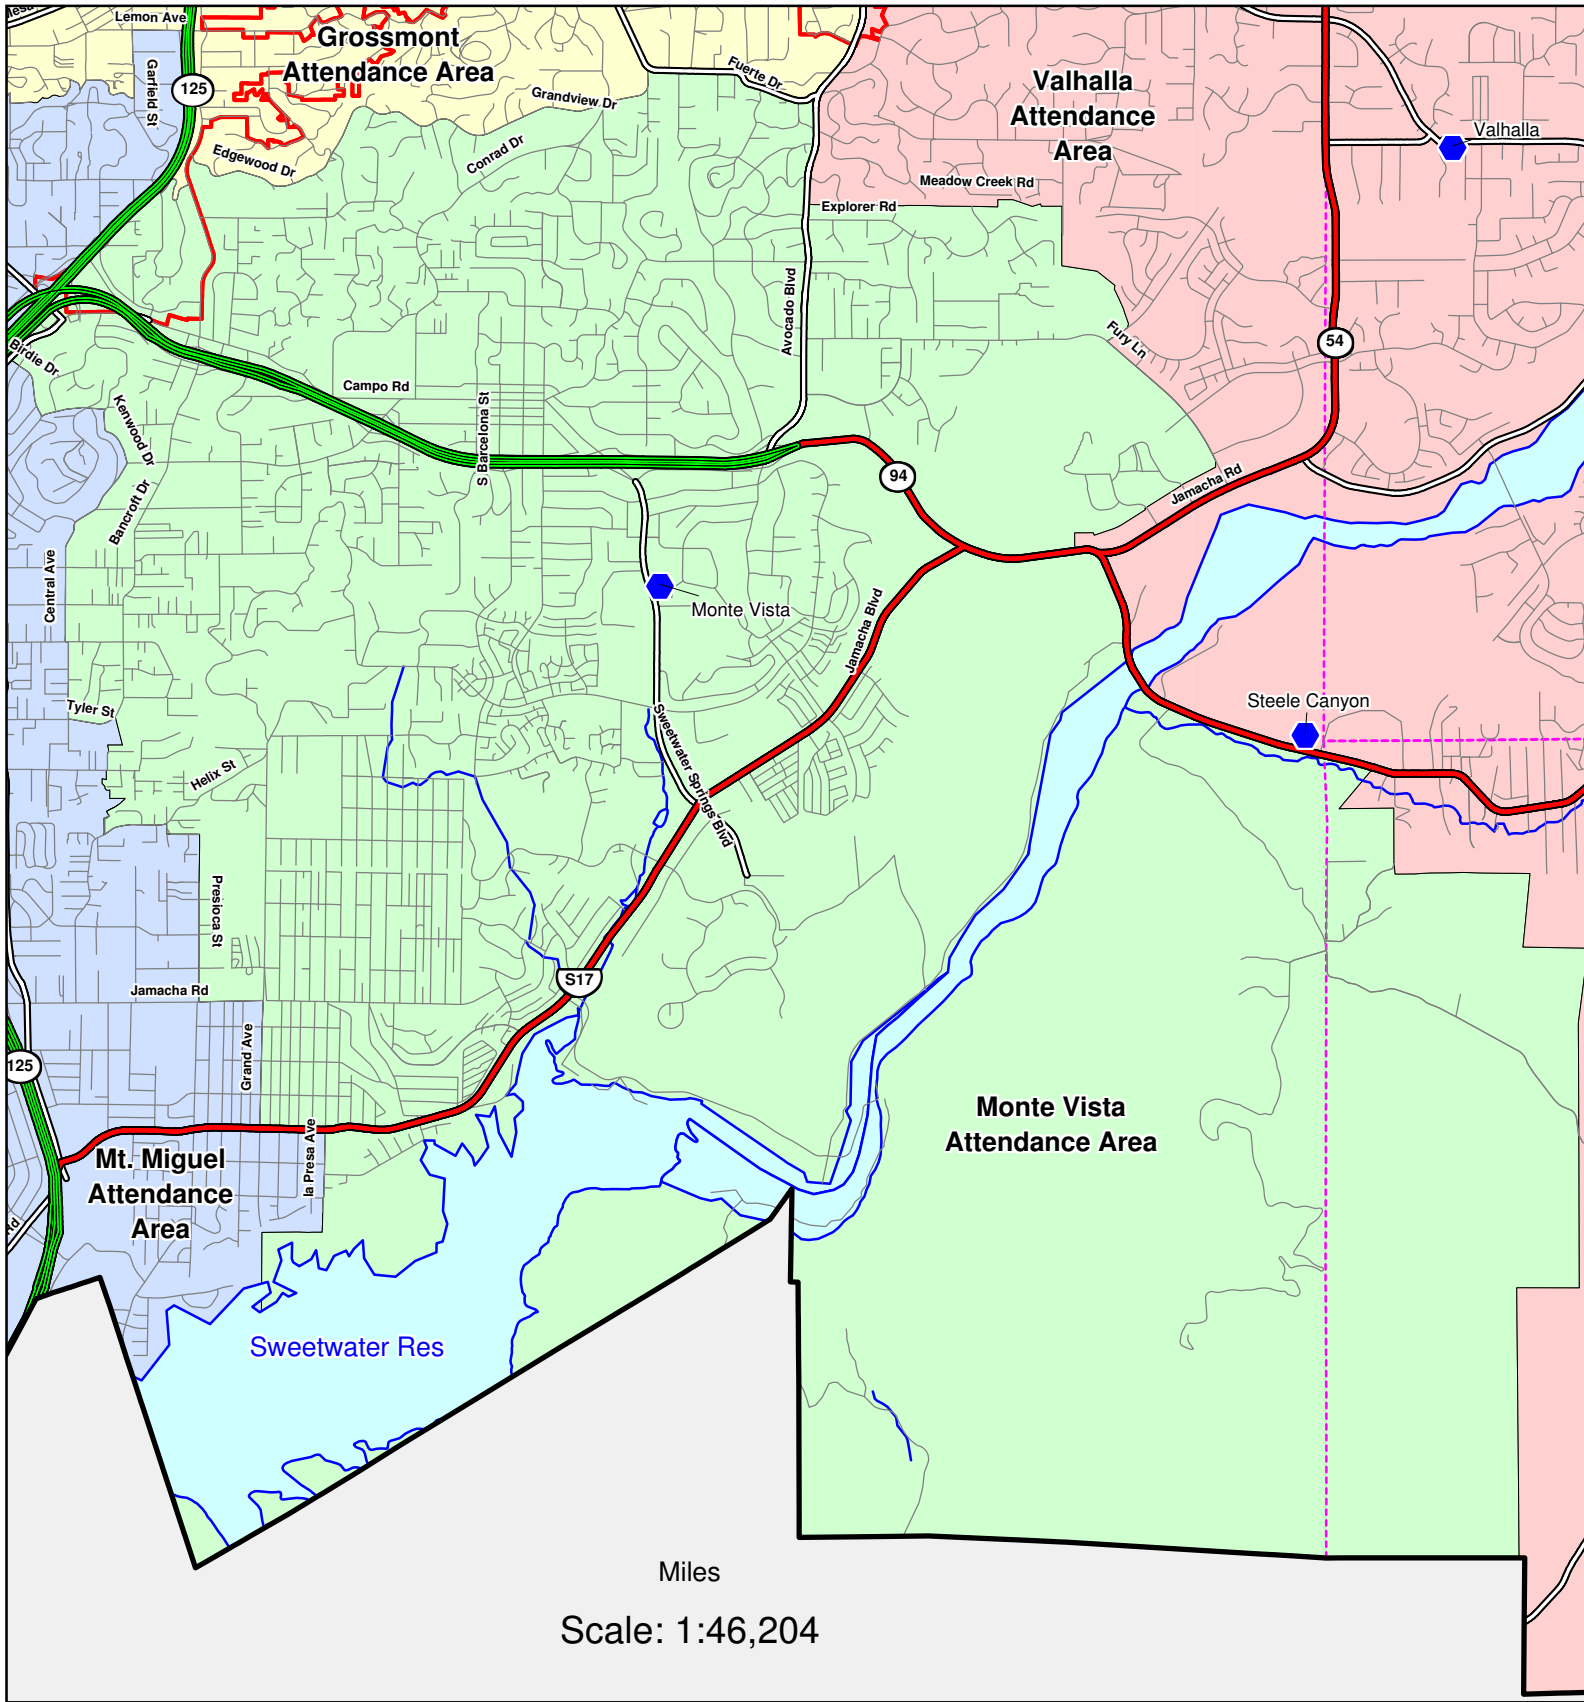

Monte Vista High School Attendance Area

Miles

Scale: 1:46,204

0.5 0 0.5 1 1.5

Miles
Scale: 1:46,000
December 30, 2011

-  GUHSD Comp. H.S.
-  Freeway
-  Highway
-  Major Road
-  Municipal Boundaries
-  Township Lines
-  Indian Reservation