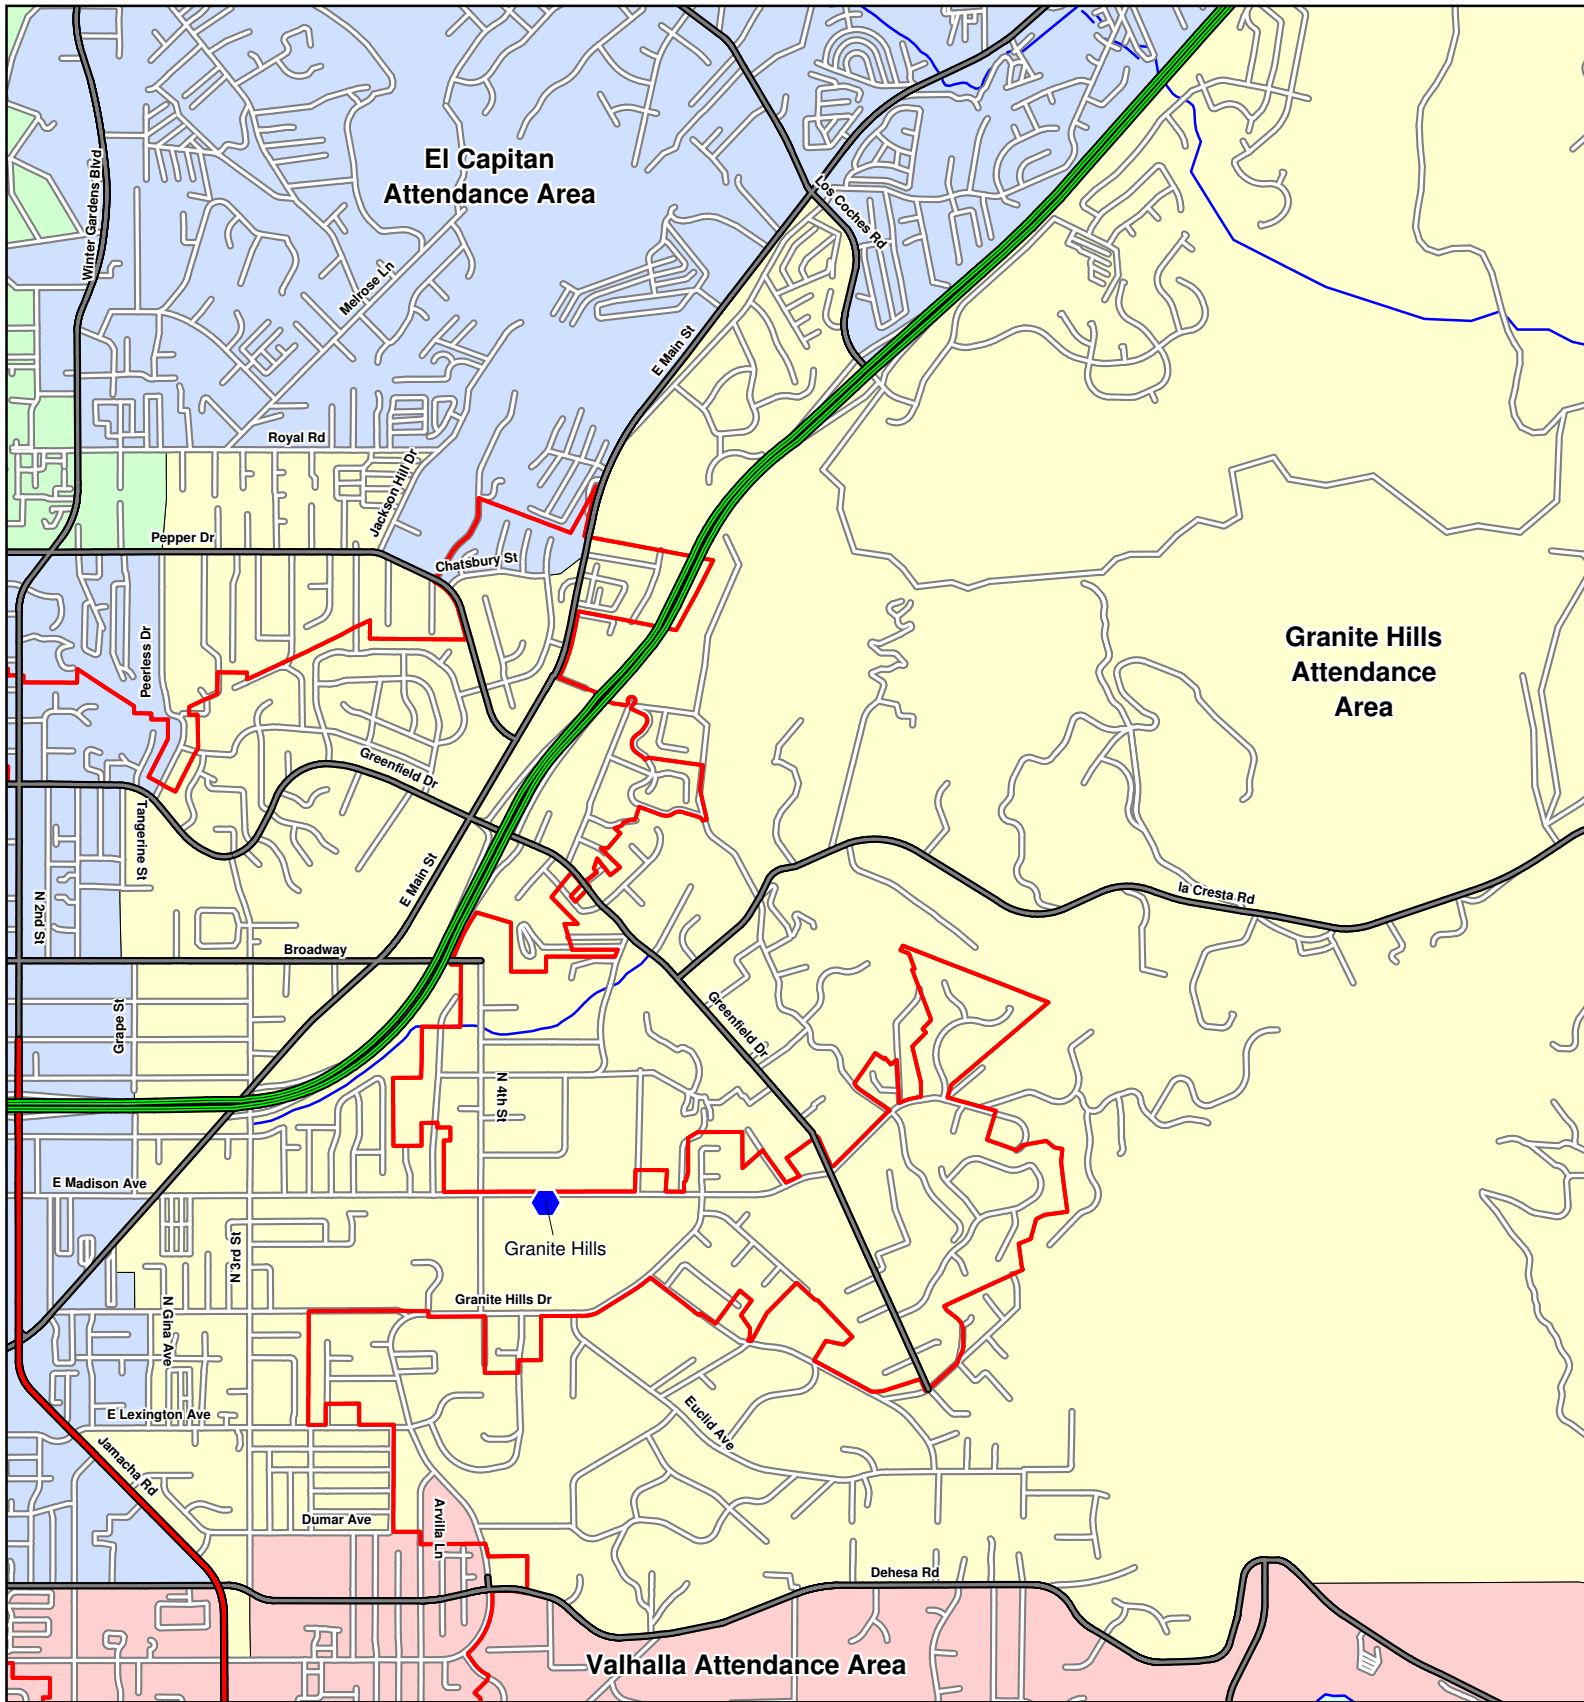

Granite Hills High School Attendance Area - Detail

0.25 0 0.25 0.5 0.75

Miles
Scale: 1:27,000
December 30, 2011

-  GUHSD Comp. H.S.
-  Municipal Boundaries
-  Freeway
-  Highway
-  Major Road