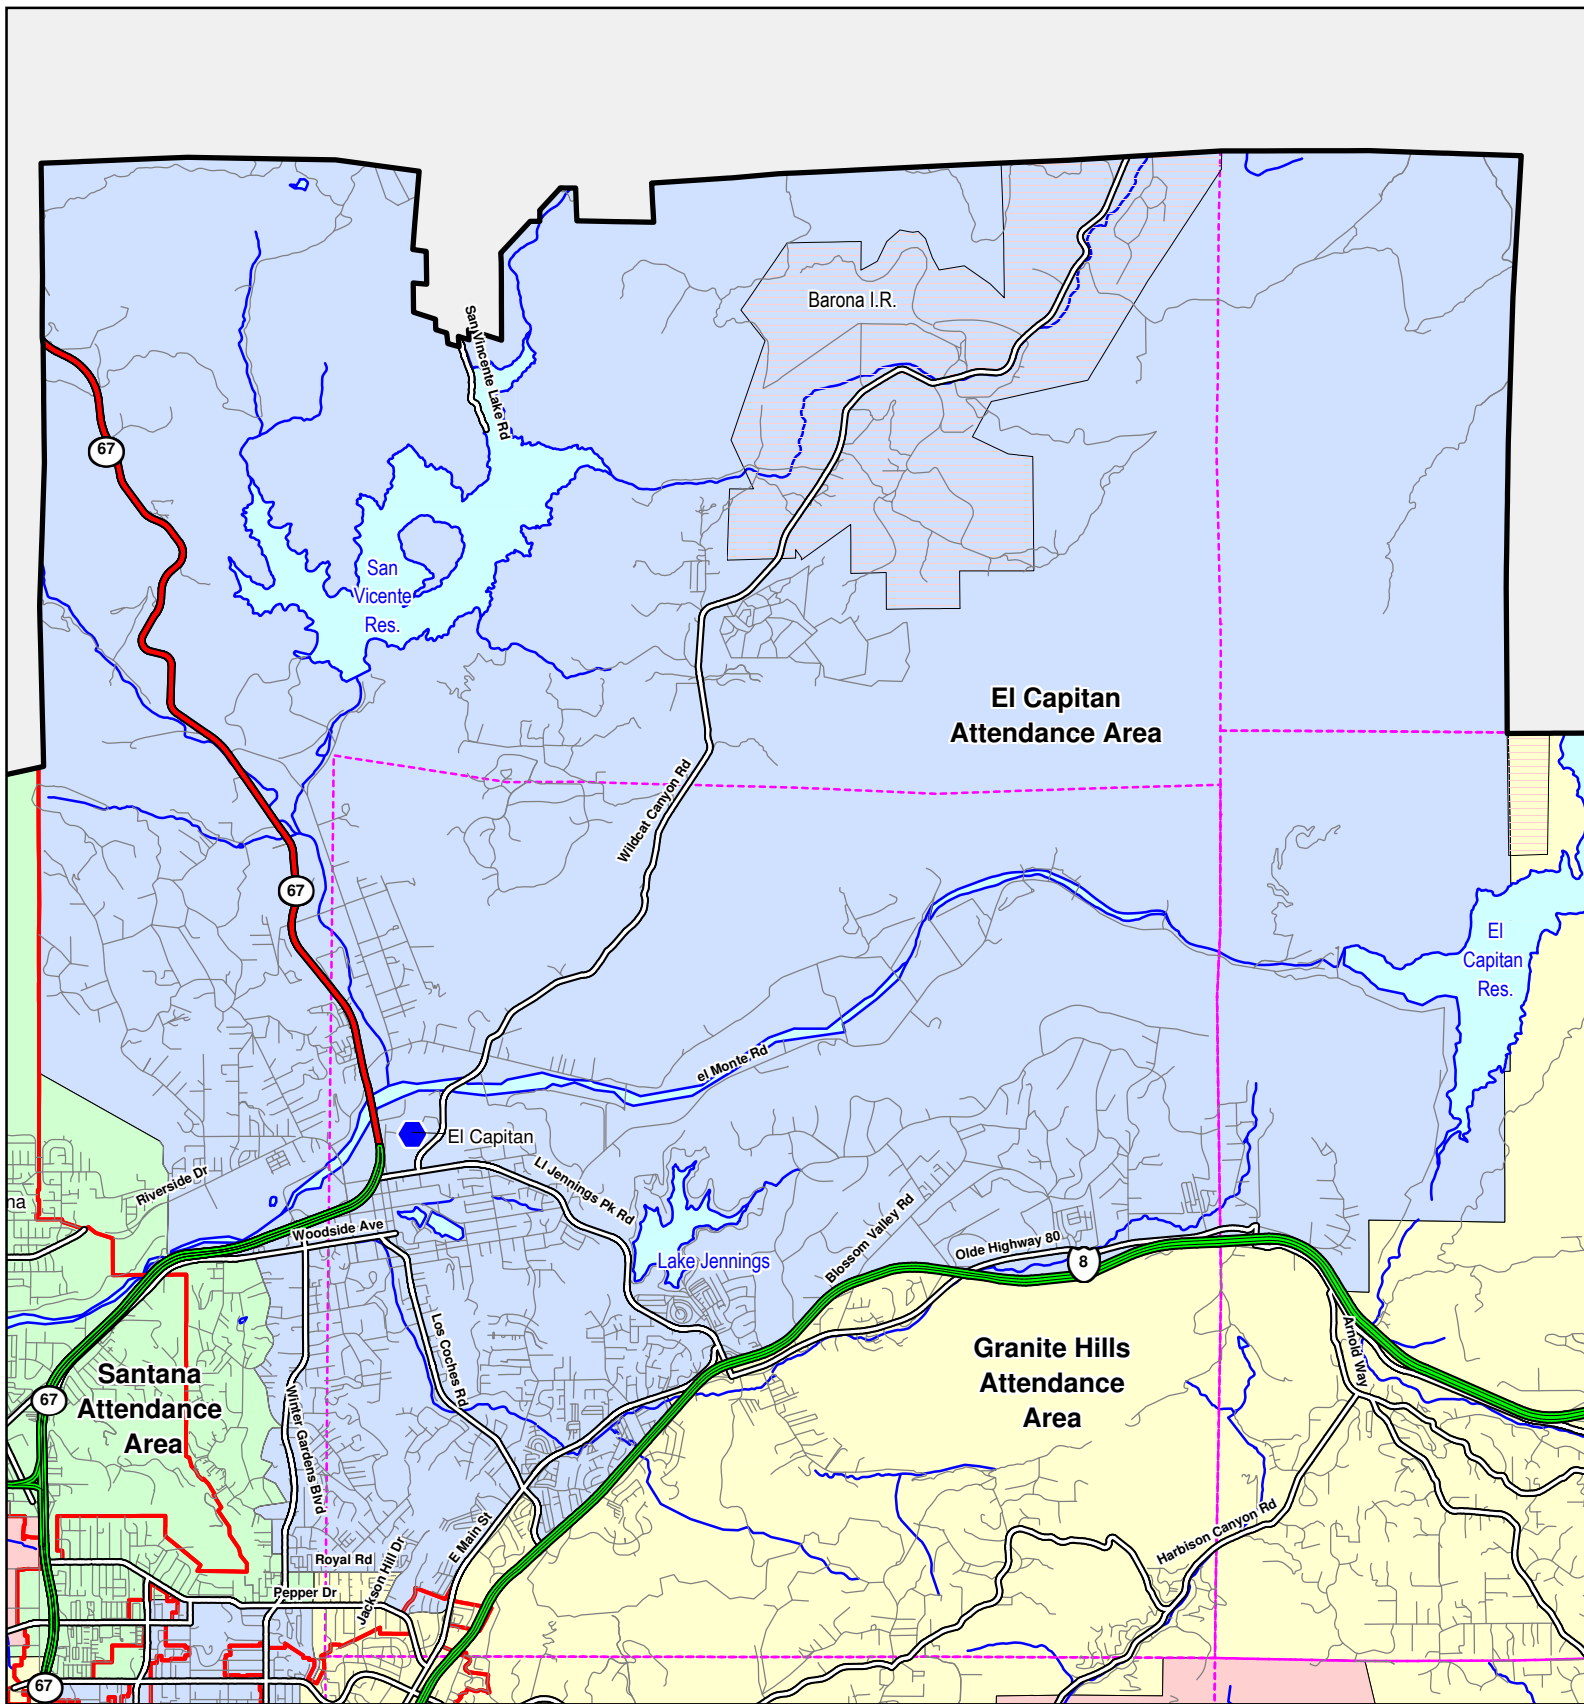

El Capitan High School Attendance Area

Miles
Scale: 1:83,000
December 30, 2011

-  GUHSD Comp. H.S.
-  Municipal Boundaries
-  Freeway
-  Township Lines
-  Highway
-  Indian Reservation
-  Major Road