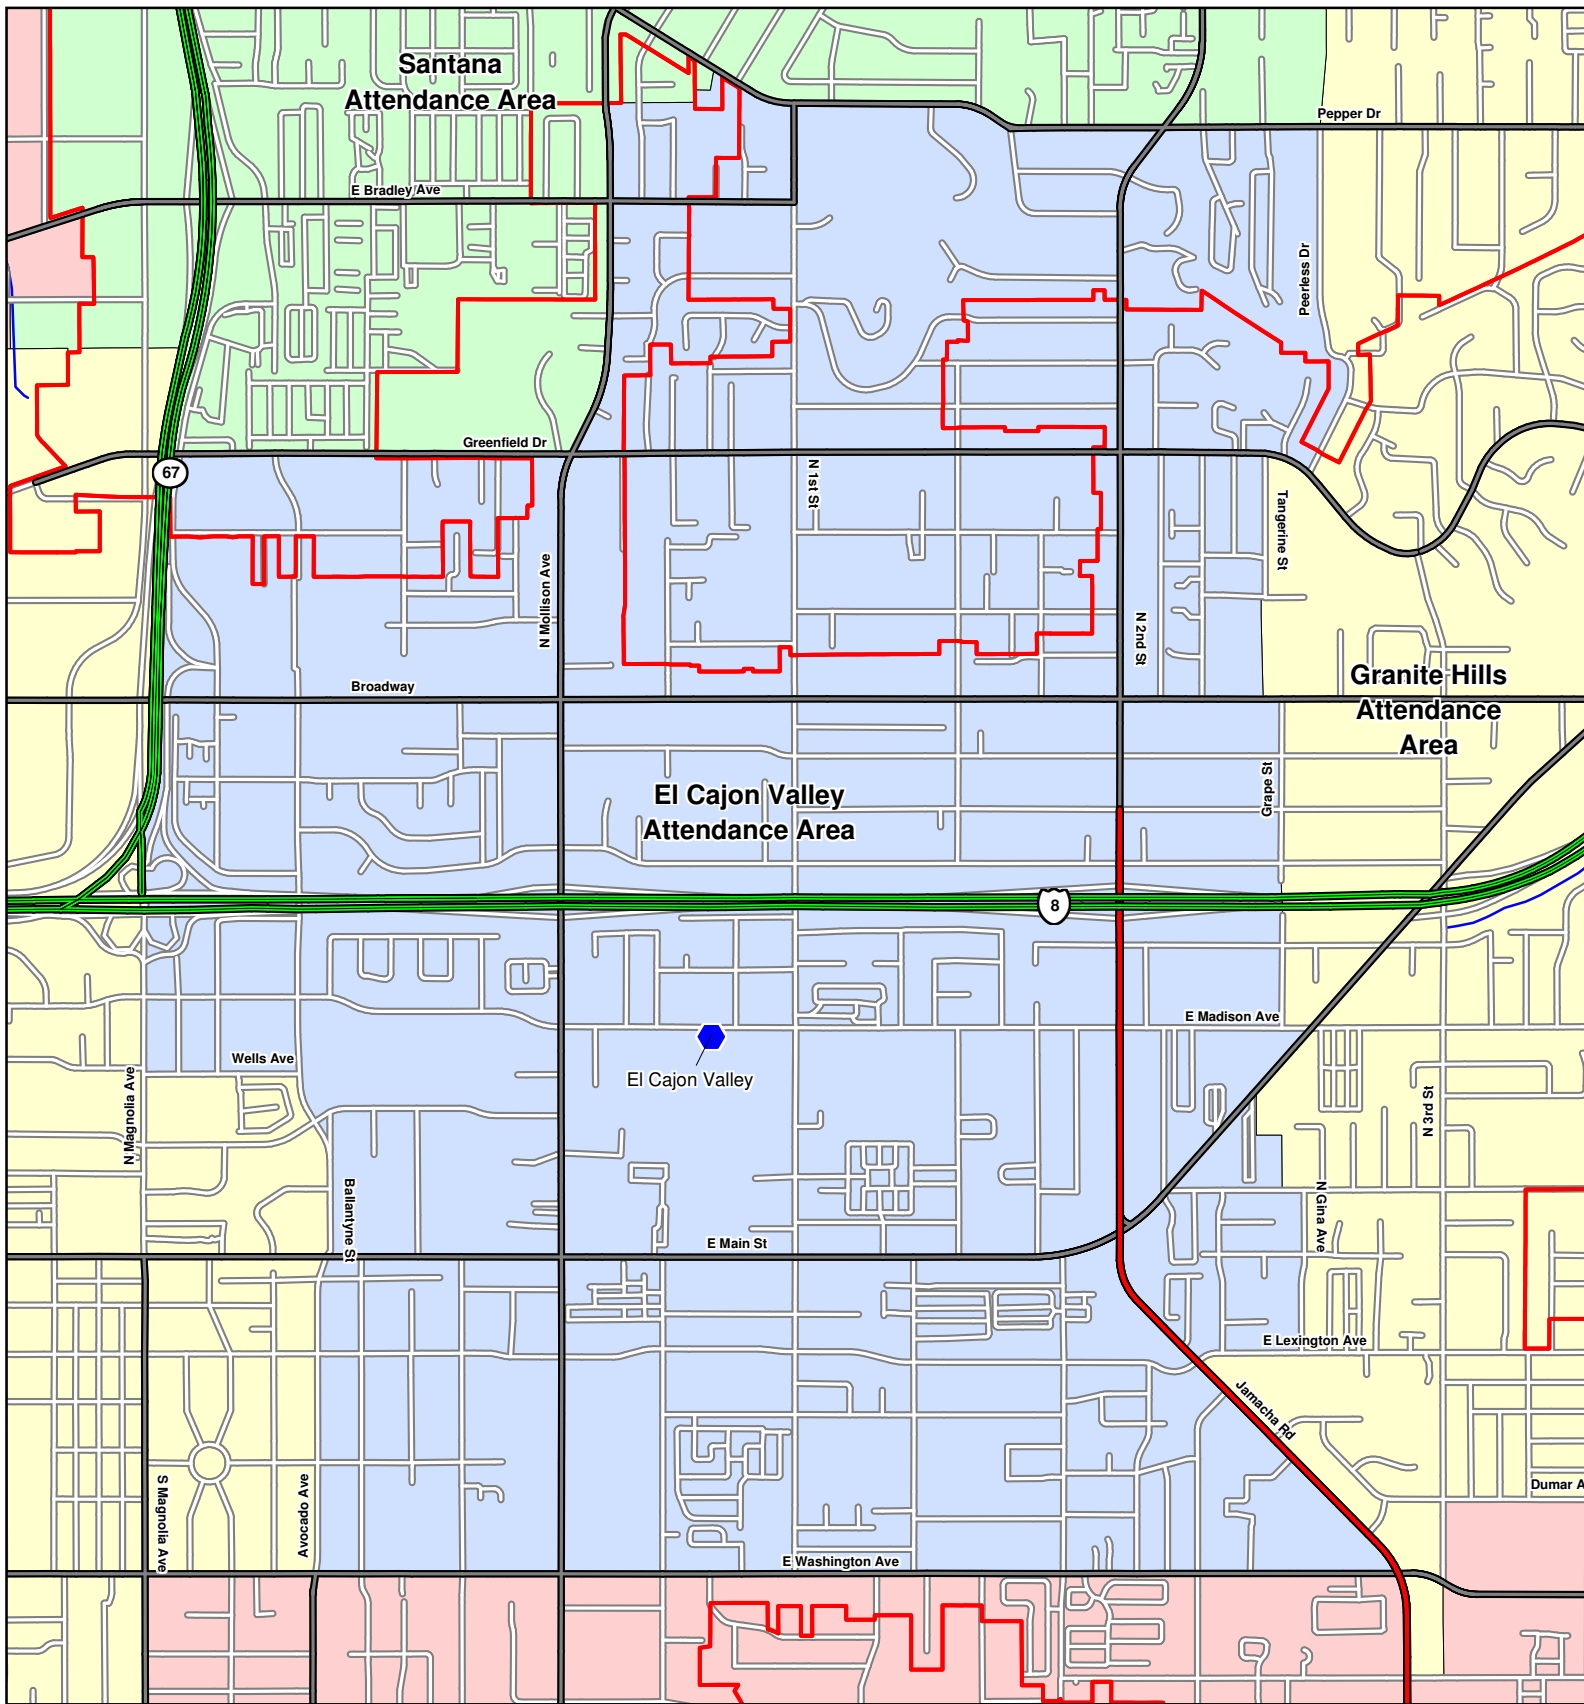

# El Cajon Valley High School Attendance Area

-  GUHSD Comp. H.S.
-  Municipal Boundaries
-  Freeway
-  Highway
-  Major Road

0.25 0 0.25 0.5 0.75

Miles  
Scale: 1:20,000  
December 30, 2011