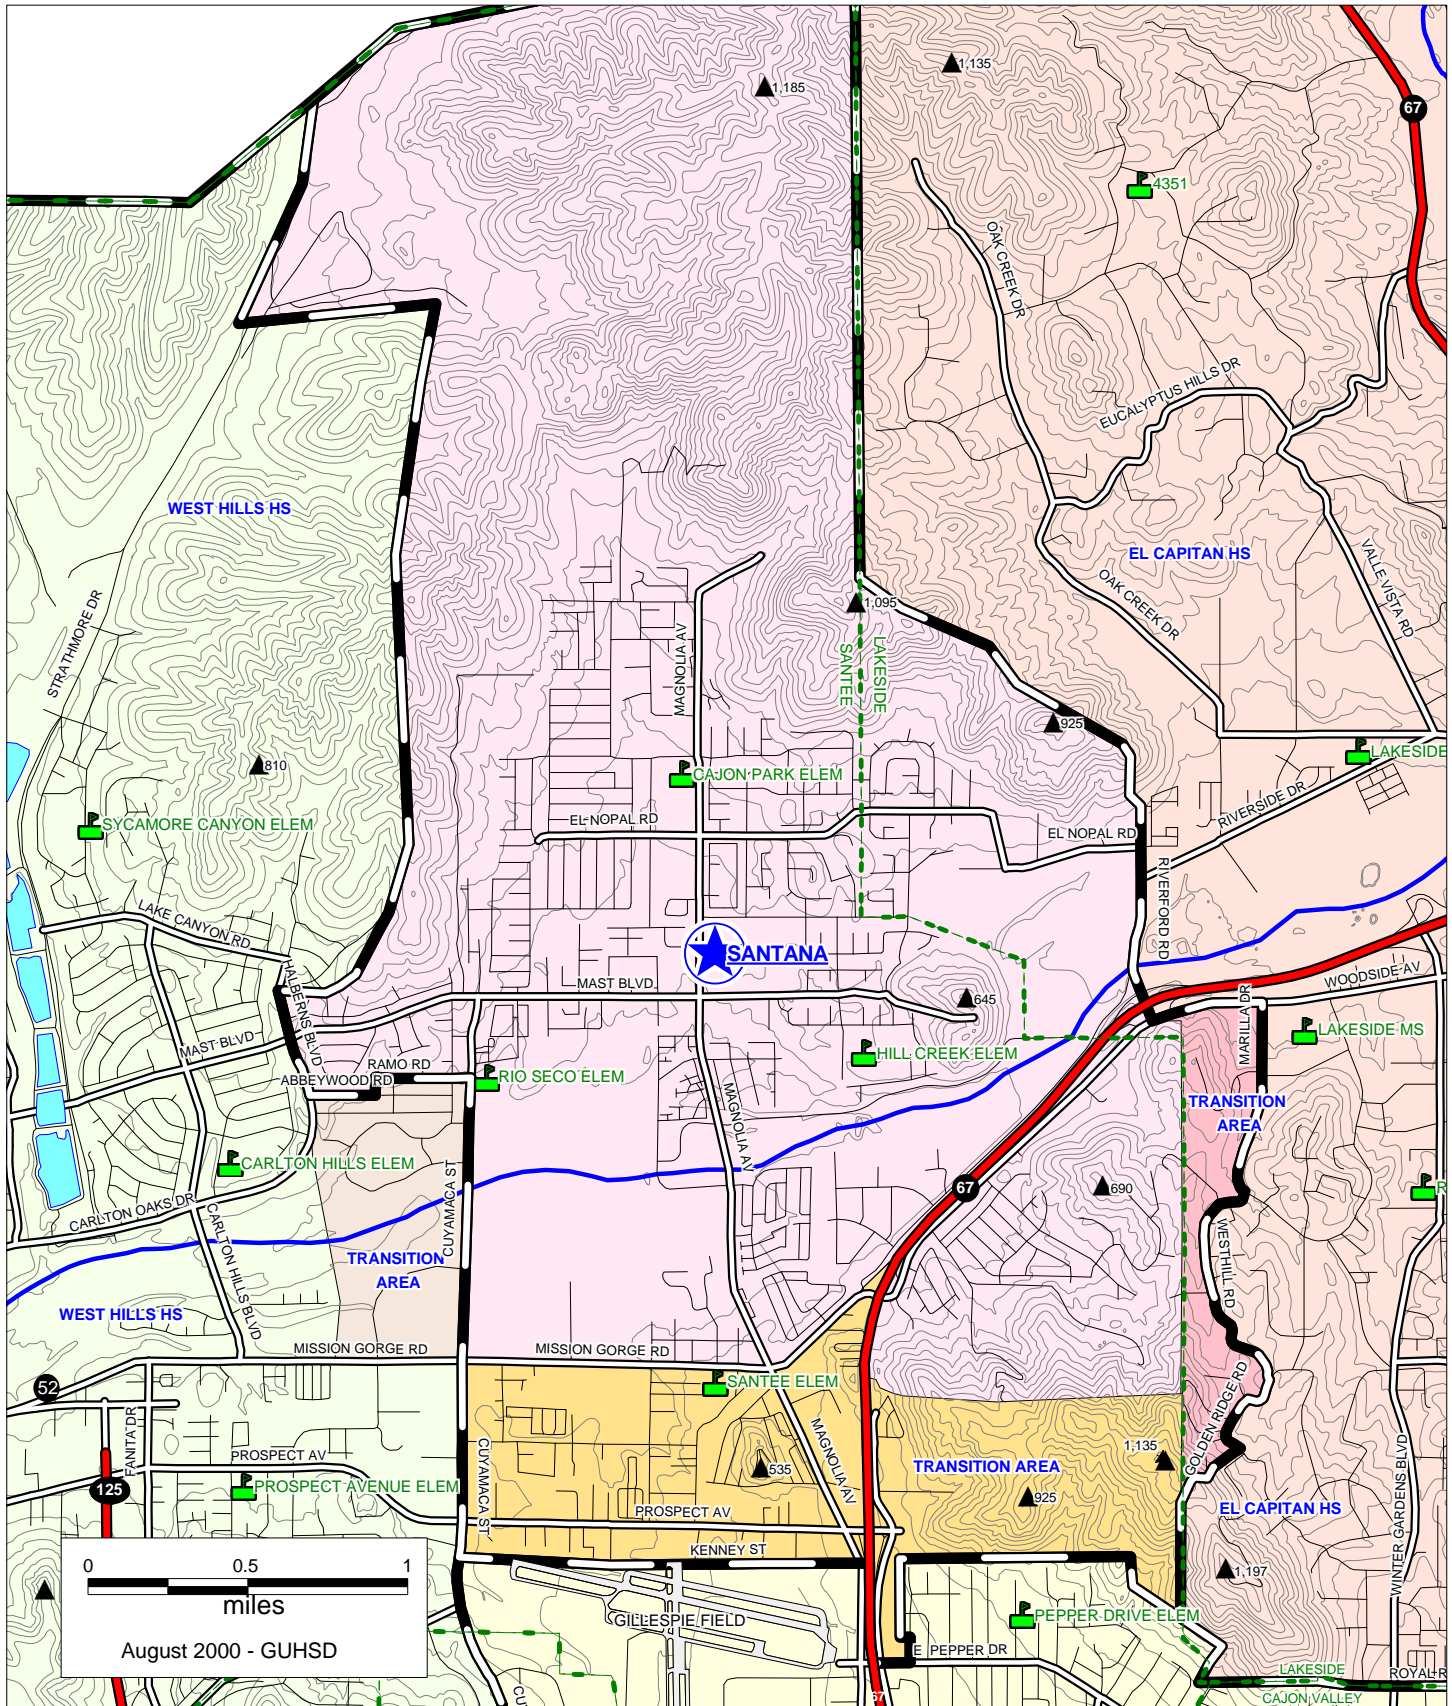

SANTANA HIGH SCHOOL - ATTENDANCE AREA 2001-2002

High School

Transition Areas

- From SHS to WHHS
- From ECHS to SHS
- From Option to SHS

Elementary/Middle School

Elementary District Boundary

Freeway/Highway

Major Road

40 ft Contour

Attendance Area Boundary 2001-2002