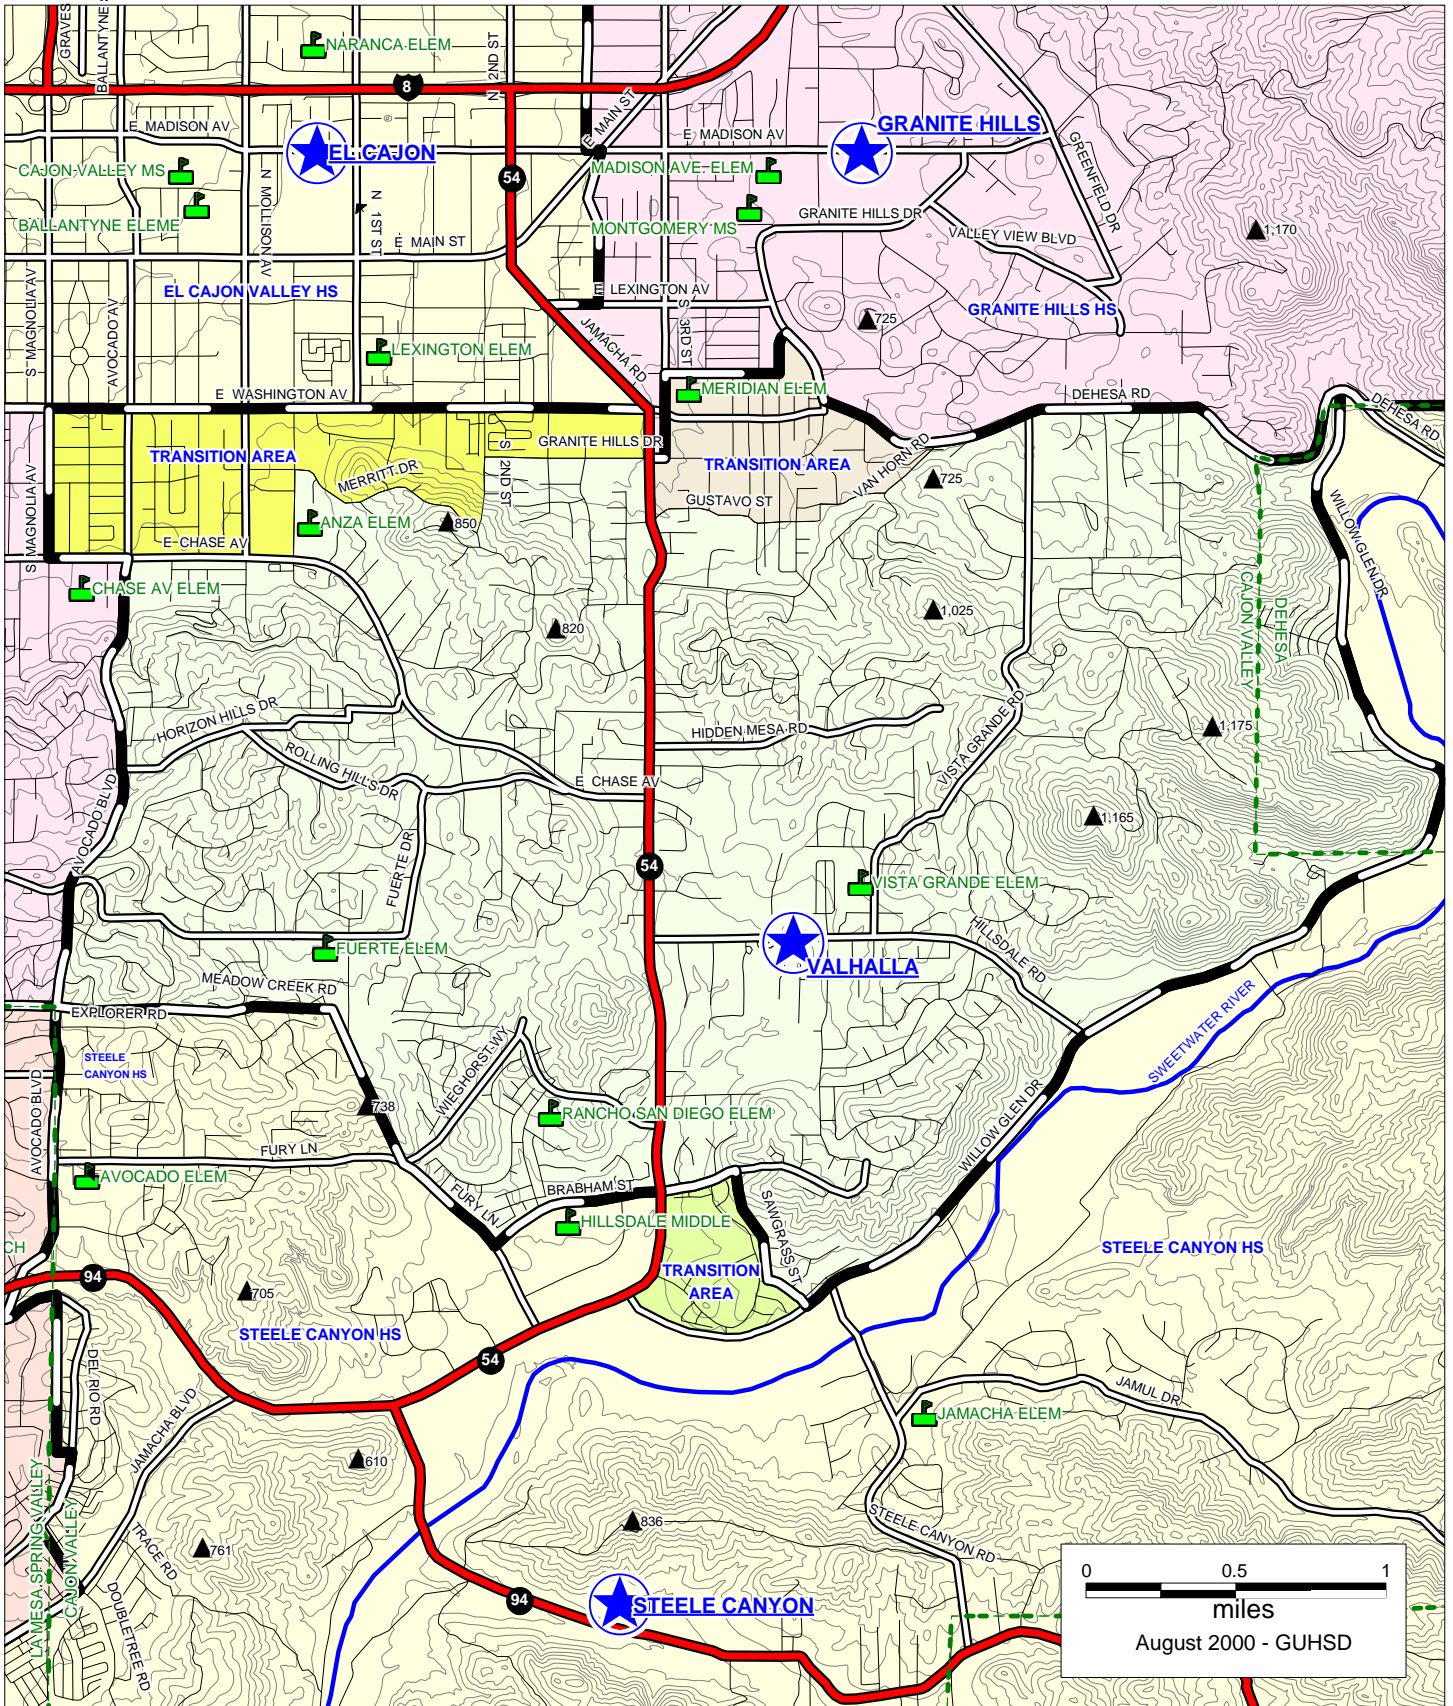

VALHALLA HIGH SCHOOL - ATTENDANCE AREA 2001-2002

-  High School
-  Attendance Area Boundary 2001-2002
-  From GHHS to VHS
-  From ECVHS to VHS
-  From VHS to SCHS
-  Elementary/Middle School
-  Elementary District Boundary
-  Freeway/Highway
-  Major Road
-  40 ft Contour